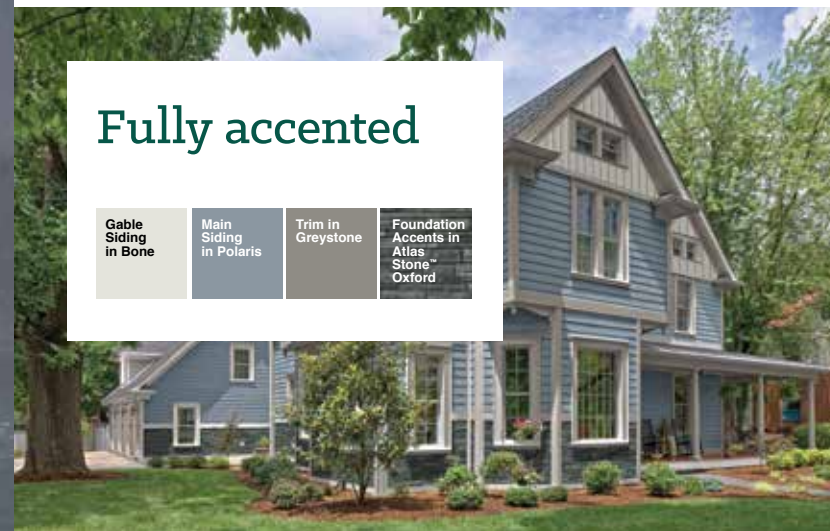

Whether you seek to express a clean, contemporary look, amplify the elegance of your home style or convey something more traditional, Parkview™ Siding styles give you true design flexibility. Every one of them projects the look of natural cedar while thwarting time, weather, wear and tear.

We're here to make home remodeling exciting—whether you're searching for a complementary fusion of styles and textures or the homerun palette that takes your home to the next level. In addition to our products, we offer inspiration through LiveAbode™, our online design magazine. It will fuel you all year long with trending ideas, tips and thoughts on everything from maximizing landscaping space to upcycling lighting fixtures.

Visit [LiveAbode.com](https://www.liveabode.com)

LIVE **A**BODE™

Clean and monochromatic

Gable Siding in Bone
Trim in White

More boldly dressed

Gable Siding in Bone
Main Siding in Polaris
Trim in White

Fully accented

Gable Siding in Bone
Main Siding in Polaris
Trim in Greystone
Foundation Accents in Atlas Stone Oxford

Color + Design

Speak Volumes

Choosing the exterior that hits home comes down to the personality you want to project and using different style elements to communicate that personality. Color can set endlessly shifting, memorable moods and has a big say in the curb appeal conversation. These examples show how much you can differentiate by varying color and texture.