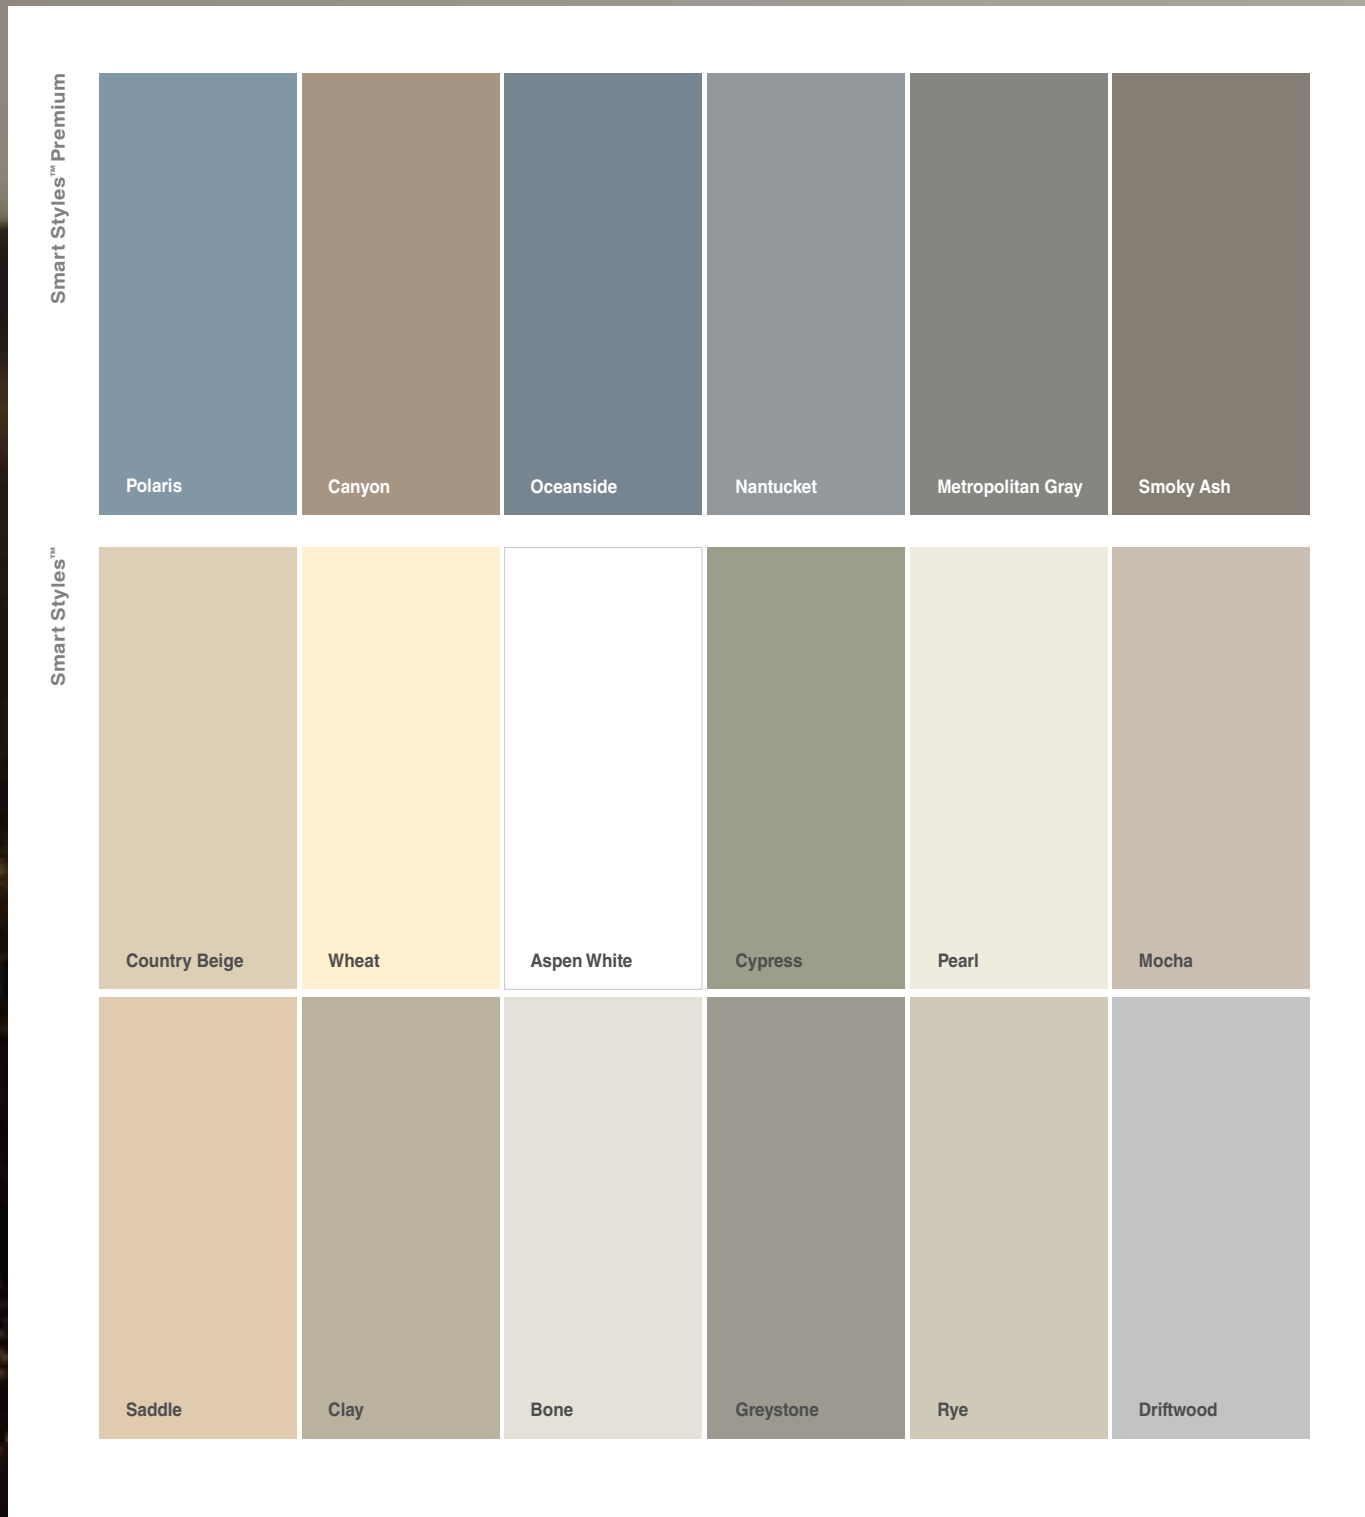

D5 is not available in Smart Styles™ Premium Colors. Actual siding color may vary slightly from printed brochure.

Home is fully expressed when you discover the right color.

When it comes to how your siding presents itself, color is crucial. So we pay a lot of attention to what's trending and what works. Choosing your own colors can be fun, but a bit overwhelming. If you need a nudge, get ideas and tips from our color combining tool at RoyalBuildingProducts.com/ExteriorPortfolioColorCombos.

Using Chromatix® technology to optimize your pigments and protect your investment.

We develop our colors to keep their eye candy promises when they're fresh, and way down the road. So we fashioned our siding pigments to deliver vibrant curb appeal, resist fade and fend off elements day after day.

Our proprietary Chromatix® technology color protection features infrared-reflecting pigments to reduce heat buildup. We added a UV formulation with mineral-based pigments to keep siding colors from fading. Sound a bit scientific? It should, because we understand the importance of effortlessly maintaining the look you create in a challenging outdoor environment. And, we back it up with an industry-leading Double Lifetime Warranty. What you get is rich, true color that raises the curb appeal of your Parkview™ Siding.

- Featured in Smart Styles™ Premium shades
- Proprietary infrared-reflecting pigments reduce heat buildup
- Warranted to fade less so dark colors stay true